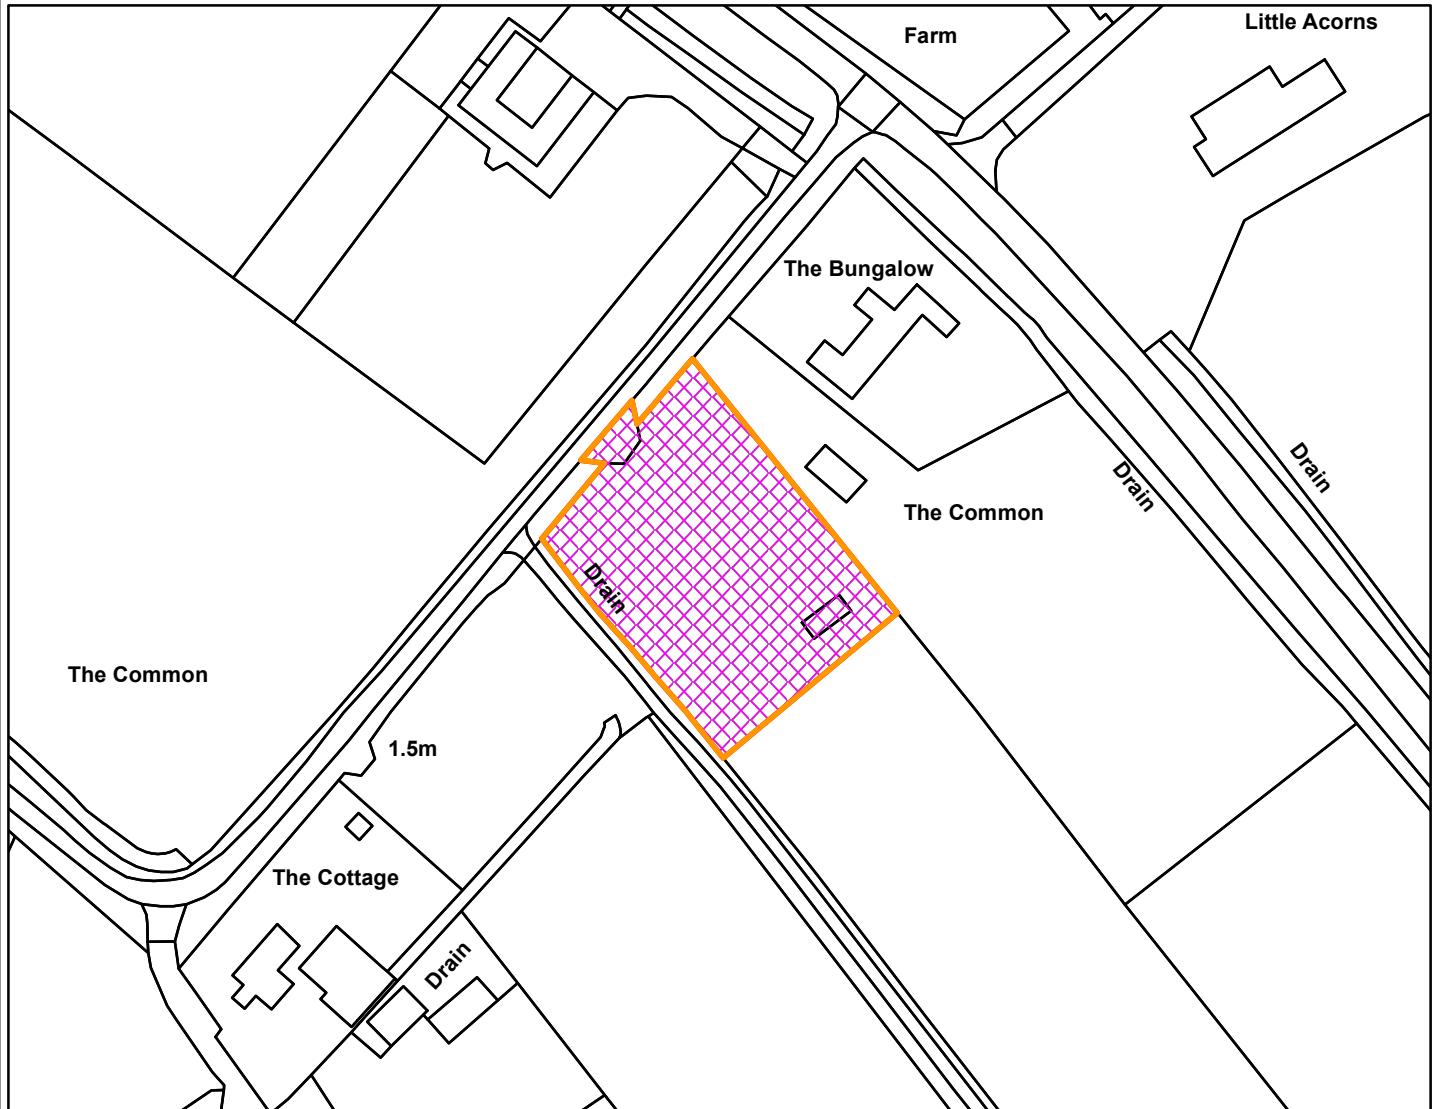

# 24/01561/F

Borough Council of  
**King's Lynn &  
West Norfolk**

Land SW of The Bungalow Common Road South Walton Highway PE14 7ER

**Legend**

[Empty legend box]

**Scale:** 1:1,250

Reproduced from the Ordnance Survey map with permission of the Controller of His Majesty's Stationery Office © Crown Copyright 2023.

Unauthorised reproduction infringes Crown Copyright and may lead to prosecution or civil proceedings.

Organisation	BCKLWN
Department	Department
Comments	
Date	22/01/2025
MSA Number	0100024314